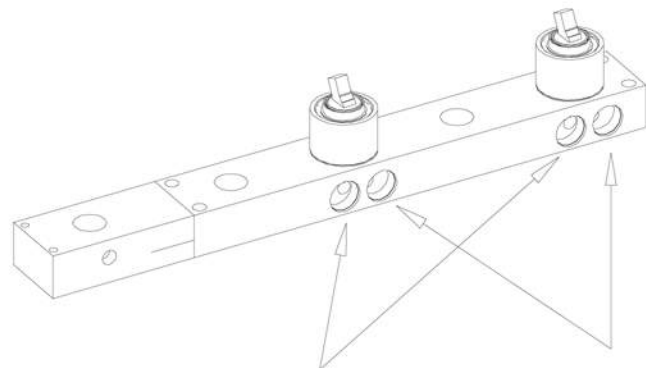

Waterblade Wall Mounted Bath Tap & Shower

1

2

3

4

5

HOT WATER

COLD WATER